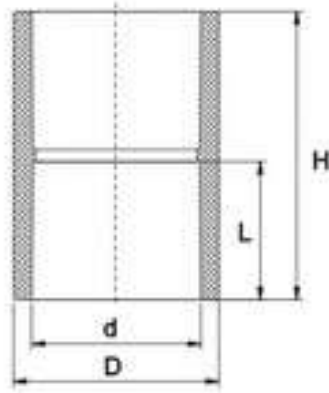

ITEM NO: CPS003

COUPLING

Nom Size	D	d	H	L
1/2"	29.3	21.34	48.8	22.7
3/4"	35.1	26.67	55.2	26.0
1"	43.1	33.4	61.6	29.1
1 1/4"	52.4	42.16	67.4	32.3
1 1/2"	59	48.26	74.3	35.4
2"	72	60.33	80.1	38.6
2 1/2"	87.8	73.03	95.3	45
3"	104.9	88.9	101	48.1
4"	132.4	114.3	120.5	57.4
6"	191.2	168.3	160.3	76.7